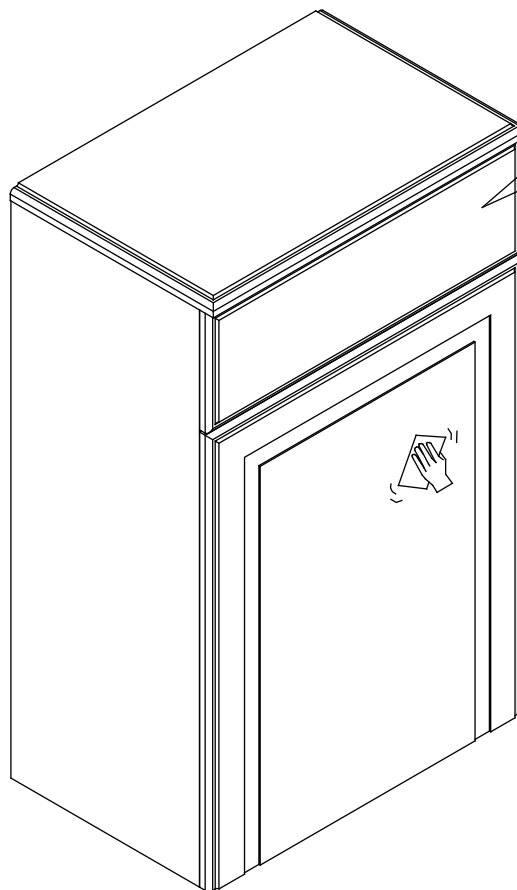

Cleaning

- -Clean with a soft cloth & warm soapy water only
- -Do not use abrasive cleaning agents
- -Dry unit with a cloth after use

The location of the push button can be selected by the customer, the hole should be drilled then sealed to prevent moisture penetration

For more information

- visit betterbathrooms.com
- email customerservices@buyitdirect.co.uk
- call 03303903062
- write to Trident Business Park, Neptune Way, Huddersfield, HD2 1UA

**better
bathrooms**

Part of the BuyItDirect Group