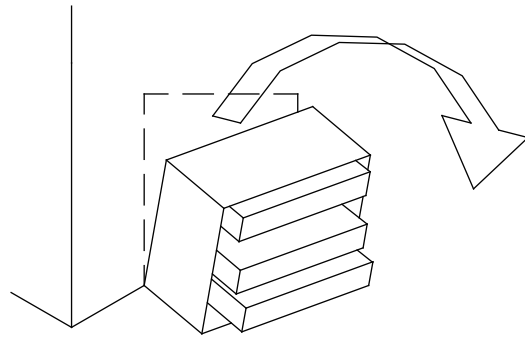

Important information Please read carefully.Keep this information for further reference.
Serious or fatal crushing injuries can occur if furniture is not secured correctly.To prevent furniture from tipping over it must be permanently fixed to the wall.
Fittings for the wall are not included since different wall materials require different types of fittings .
Use fittings suitable for the walls in your home.For advice on suitable fittings,contact your local dealer.