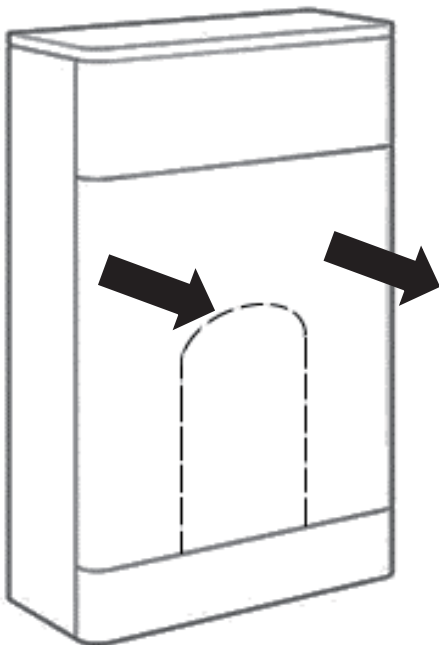

## TOOLS REQUIRED

Tape Measure

Pencil

Saw

## INSTALLATION INSTRUCTIONS

Measure the height from the floor to height a then measure height b and allow 5mm tolerance, then measure width c and allow 5mm

Mark these dimensions on to the front panel of the unit using a pencil

Remove the front panel from the unit and cut the hole to allow the waste pipe and flush pipe to pass from the cistern

It is recommended to seal the cut edge and bottom edge of the unit, to protect against moisture ingress