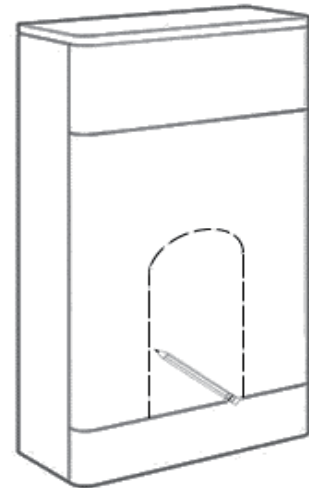

x=502mm

y=325mm

z=818mm

## TOOLS REQUIRED

Tape Measure

Pencil

Saw

## INSTALLATION INSTRUCTIONS

Measure the height from the floor to height a then measure height b and allow 5mm tolerance, then measure width c and allow 5mm

Mark these dimensions on to the front panel of the unit using a pencil