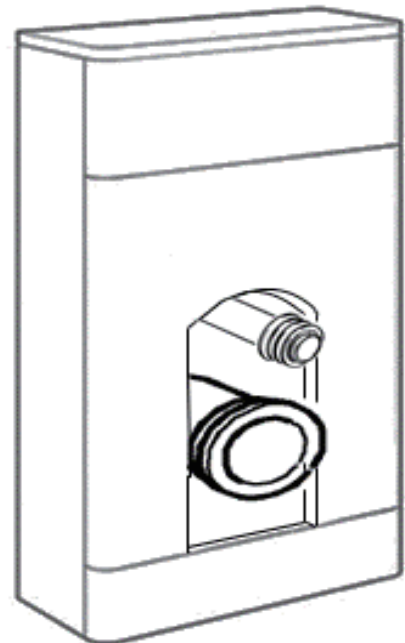

## TOOLS REQUIRED

Tape Measure

Pencil

Saw

## INSTALLATION INSTRUCTIONS

Measure the height from the floor to height a then measure height b and allow 5mm tolerance, then measure width c and allow 5mm

Mark these dimensions on to the front panel of the unit using a pencil

Remove the front panel from the unit and cut the hole to allow the waste pipe and flush pipe to pass from the cistern

It is recommended to seal the cut edge and bottom edge of the unit, to protect against moisture ingress