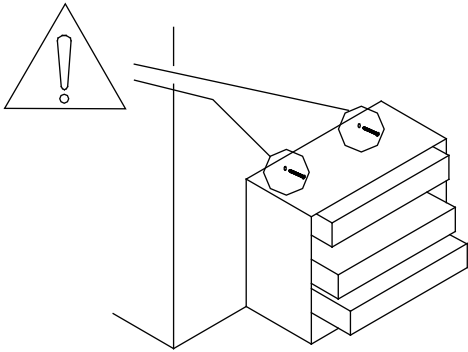

Important information Please read carefully.Keep this information for further reference.
Serious or fatal crushing injuries can occur if furniture is not secured correctly.To prevent furniture from tipping over it must be permanently fixed to the wall.
Fittings for the wall are not included since different wall materials require different types of fittings .
Use fittings suitable for the walls in your home.For advice on suitable fittings,contact your local dealer.